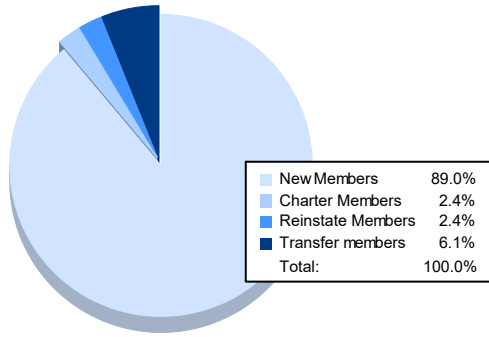

Year	New Clubs	Dropped Clubs	Gain/ Loss Clubs	New Members	Charter Members	Reinstate Members	Transfer Members	Total Member Added	Total Members Dropped	Gain/ Loss Members
2016-2017	0	0	0	103	6	10	10	129	151	-22
2017-2018	0	0	0	115	2	12	3	132	122	10
2018-2019	0	0	0	97	0	3	6	106	109	-3
2019-2020	0	0	0	98	0	1	8	107	72	35
2020-2021	0	0	0	73	2	2	5	82	163	-81
<b>Average</b>	<b>0</b>	<b>0</b>	<b>0</b>	<b>97</b>	<b>2</b>	<b>6</b>	<b>6</b>	<b>111</b>	<b>123</b>	<b>-12</b>

### Membership Composition June 2021 Cumulative