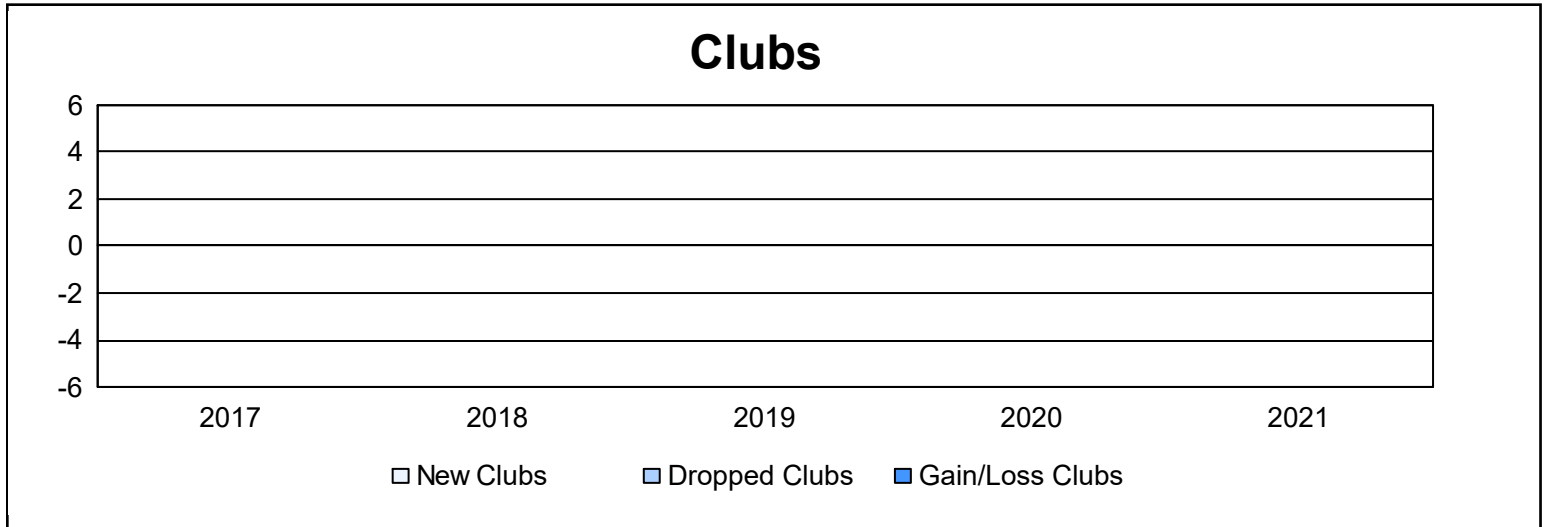

Year	New Clubs	Dropped Clubs	Gain/ Loss Clubs	New Members	Charter Members	Reinstate Members	Transfer Members	Total Member Added	Total Members Dropped	Gain/ Loss Members
2016-2017	0	0	0	103	6	10	10	129	151	-22
2017-2018	0	0	0	115	2	12	3	132	122	10
2018-2019	0	0	0	97	0	3	6	106	109	-3
2019-2020	0	0	0	98	0	1	8	107	72	35
2020-2021	0	0	0	73	2	2	5	82	163	-81
<b>Average</b>	<b>0</b>	<b>0</b>	<b>0</b>	<b>97</b>	<b>2</b>	<b>6</b>	<b>6</b>	<b>111</b>	<b>123</b>	<b>-12</b>

### Membership Composition June 2021 Cumulative