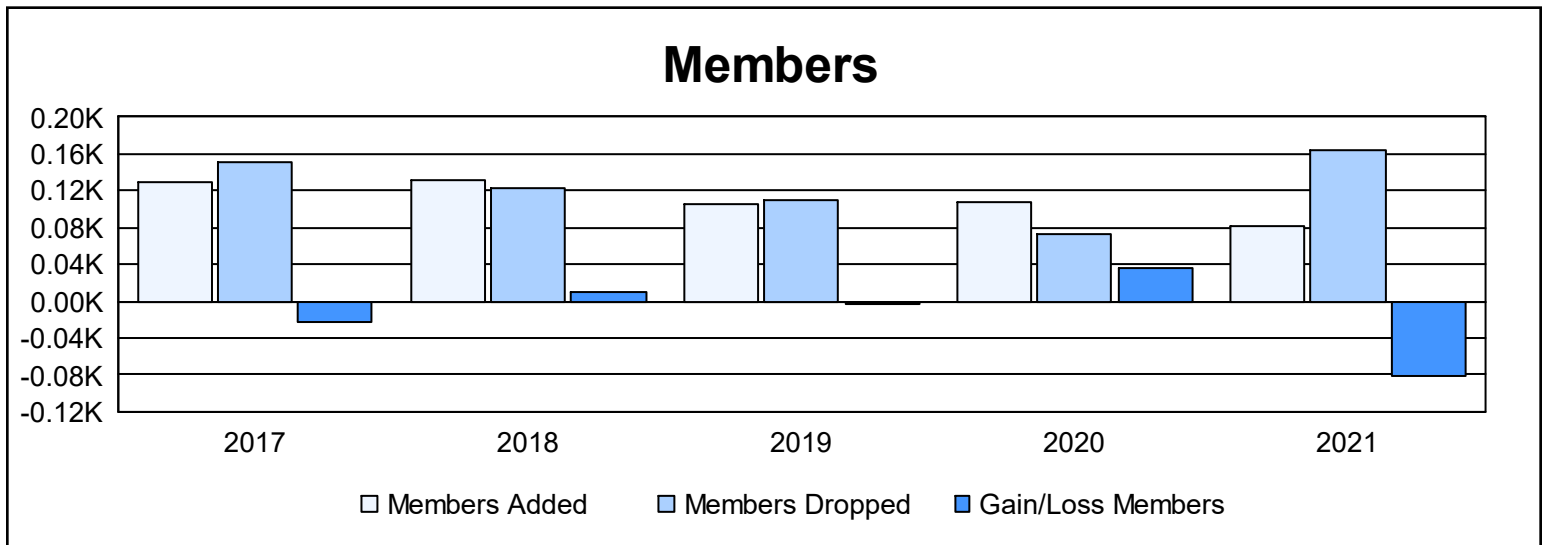

Year	New Clubs	Dropped Clubs	Gain/ Loss Clubs	New Members	Charter Members	Reinstate Members	Transfer Members	Total Member Added	Total Members Dropped	Gain/ Loss Members
2016-2017	0	0	0	103	6	10	10	129	151	-22
2017-2018	0	0	0	115	2	12	3	132	122	10
2018-2019	0	0	0	97	0	3	6	106	109	-3
2019-2020	0	0	0	98	0	1	8	107	72	35
2020-2021	0	0	0	73	2	2	5	82	163	-81
<b>Average</b>	<b>0</b>	<b>0</b>	<b>0</b>	<b>97</b>	<b>2</b>	<b>6</b>	<b>6</b>	<b>111</b>	<b>123</b>	<b>-12</b>

### Membership Composition June 2021 Cumulative